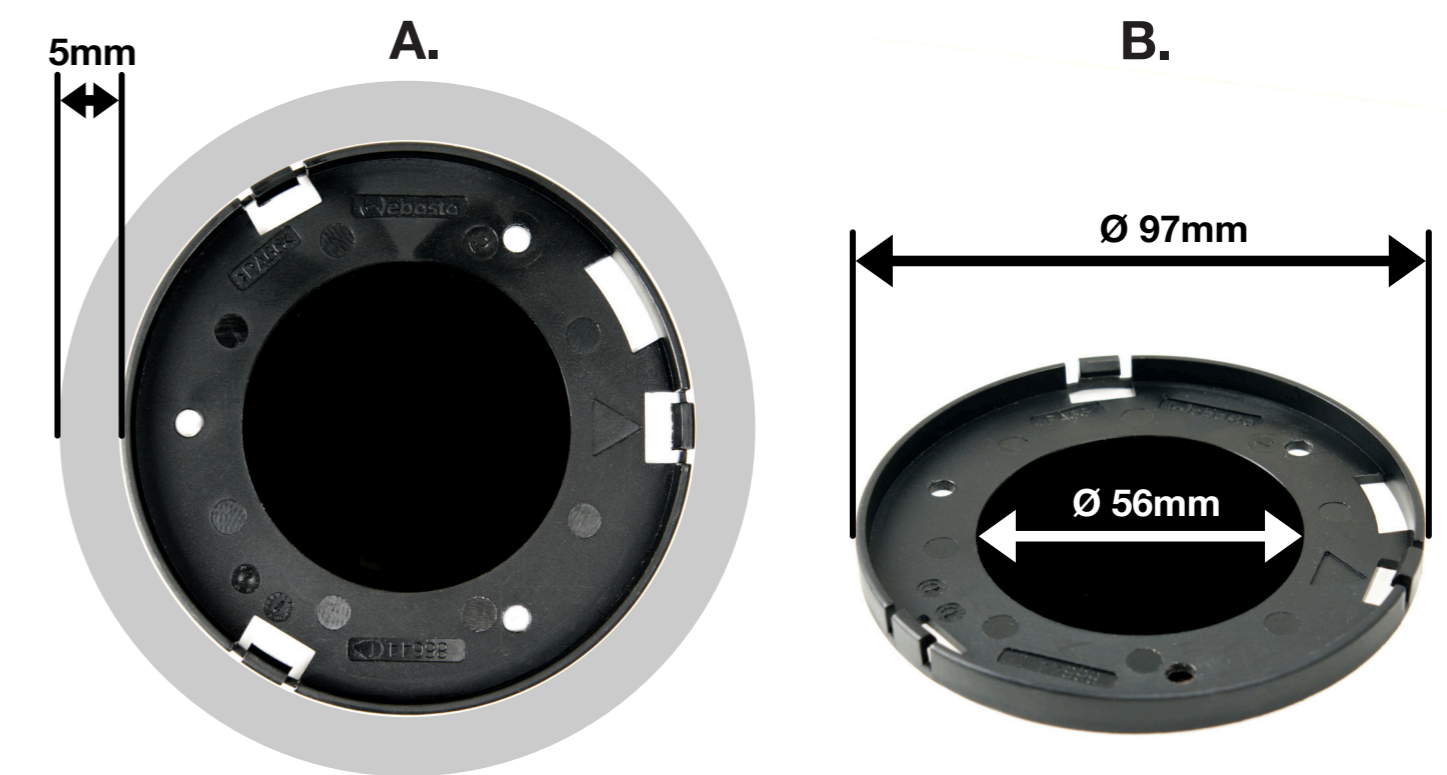

- A. Minimum distance to vehicle panelling
- B. Dimensions of parking heater outlet