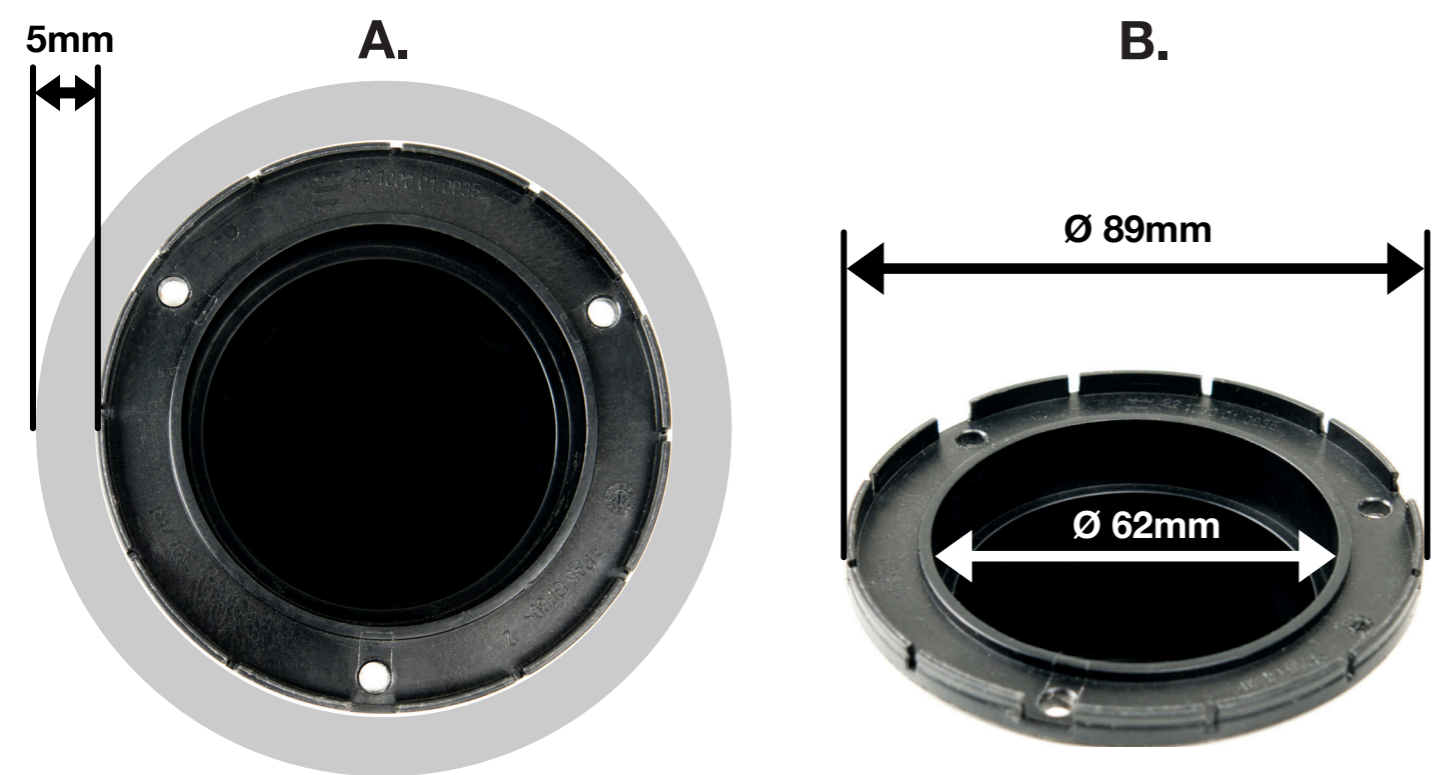

- A. Minimum distance to vehicle panelling
- B. Dimensions of parking heater outlet